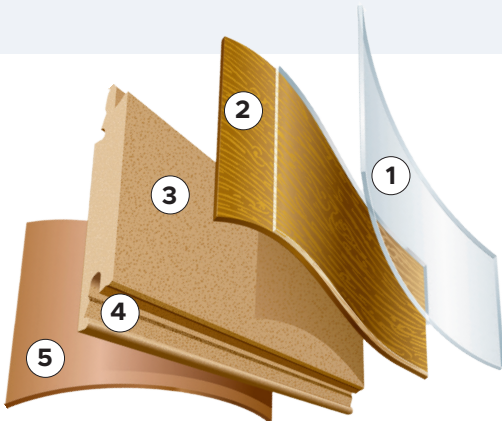

SUSTAINABILITY & INDOOR AIR QUALITY

HOW IT'S MADE

1. **1) TORLYS MAXX COMMERCIAL FINISH**
   Antimicrobial | Anti-Wear
2. **2) DECORATIVE LAYER**
   Real wood-like patterns featuring natural designs
3. **3) TORLYS SMART CORE**
   Dent resistant and strong
4. **4) TORLYS UNICLIC® JOINT**
   Gap-free installations and easy repairs with TORLYS Bulldog™ Easy Plank Replacer
5. **5) BOTTOM LAYER**
   Provides moisture protection to the core and added stability